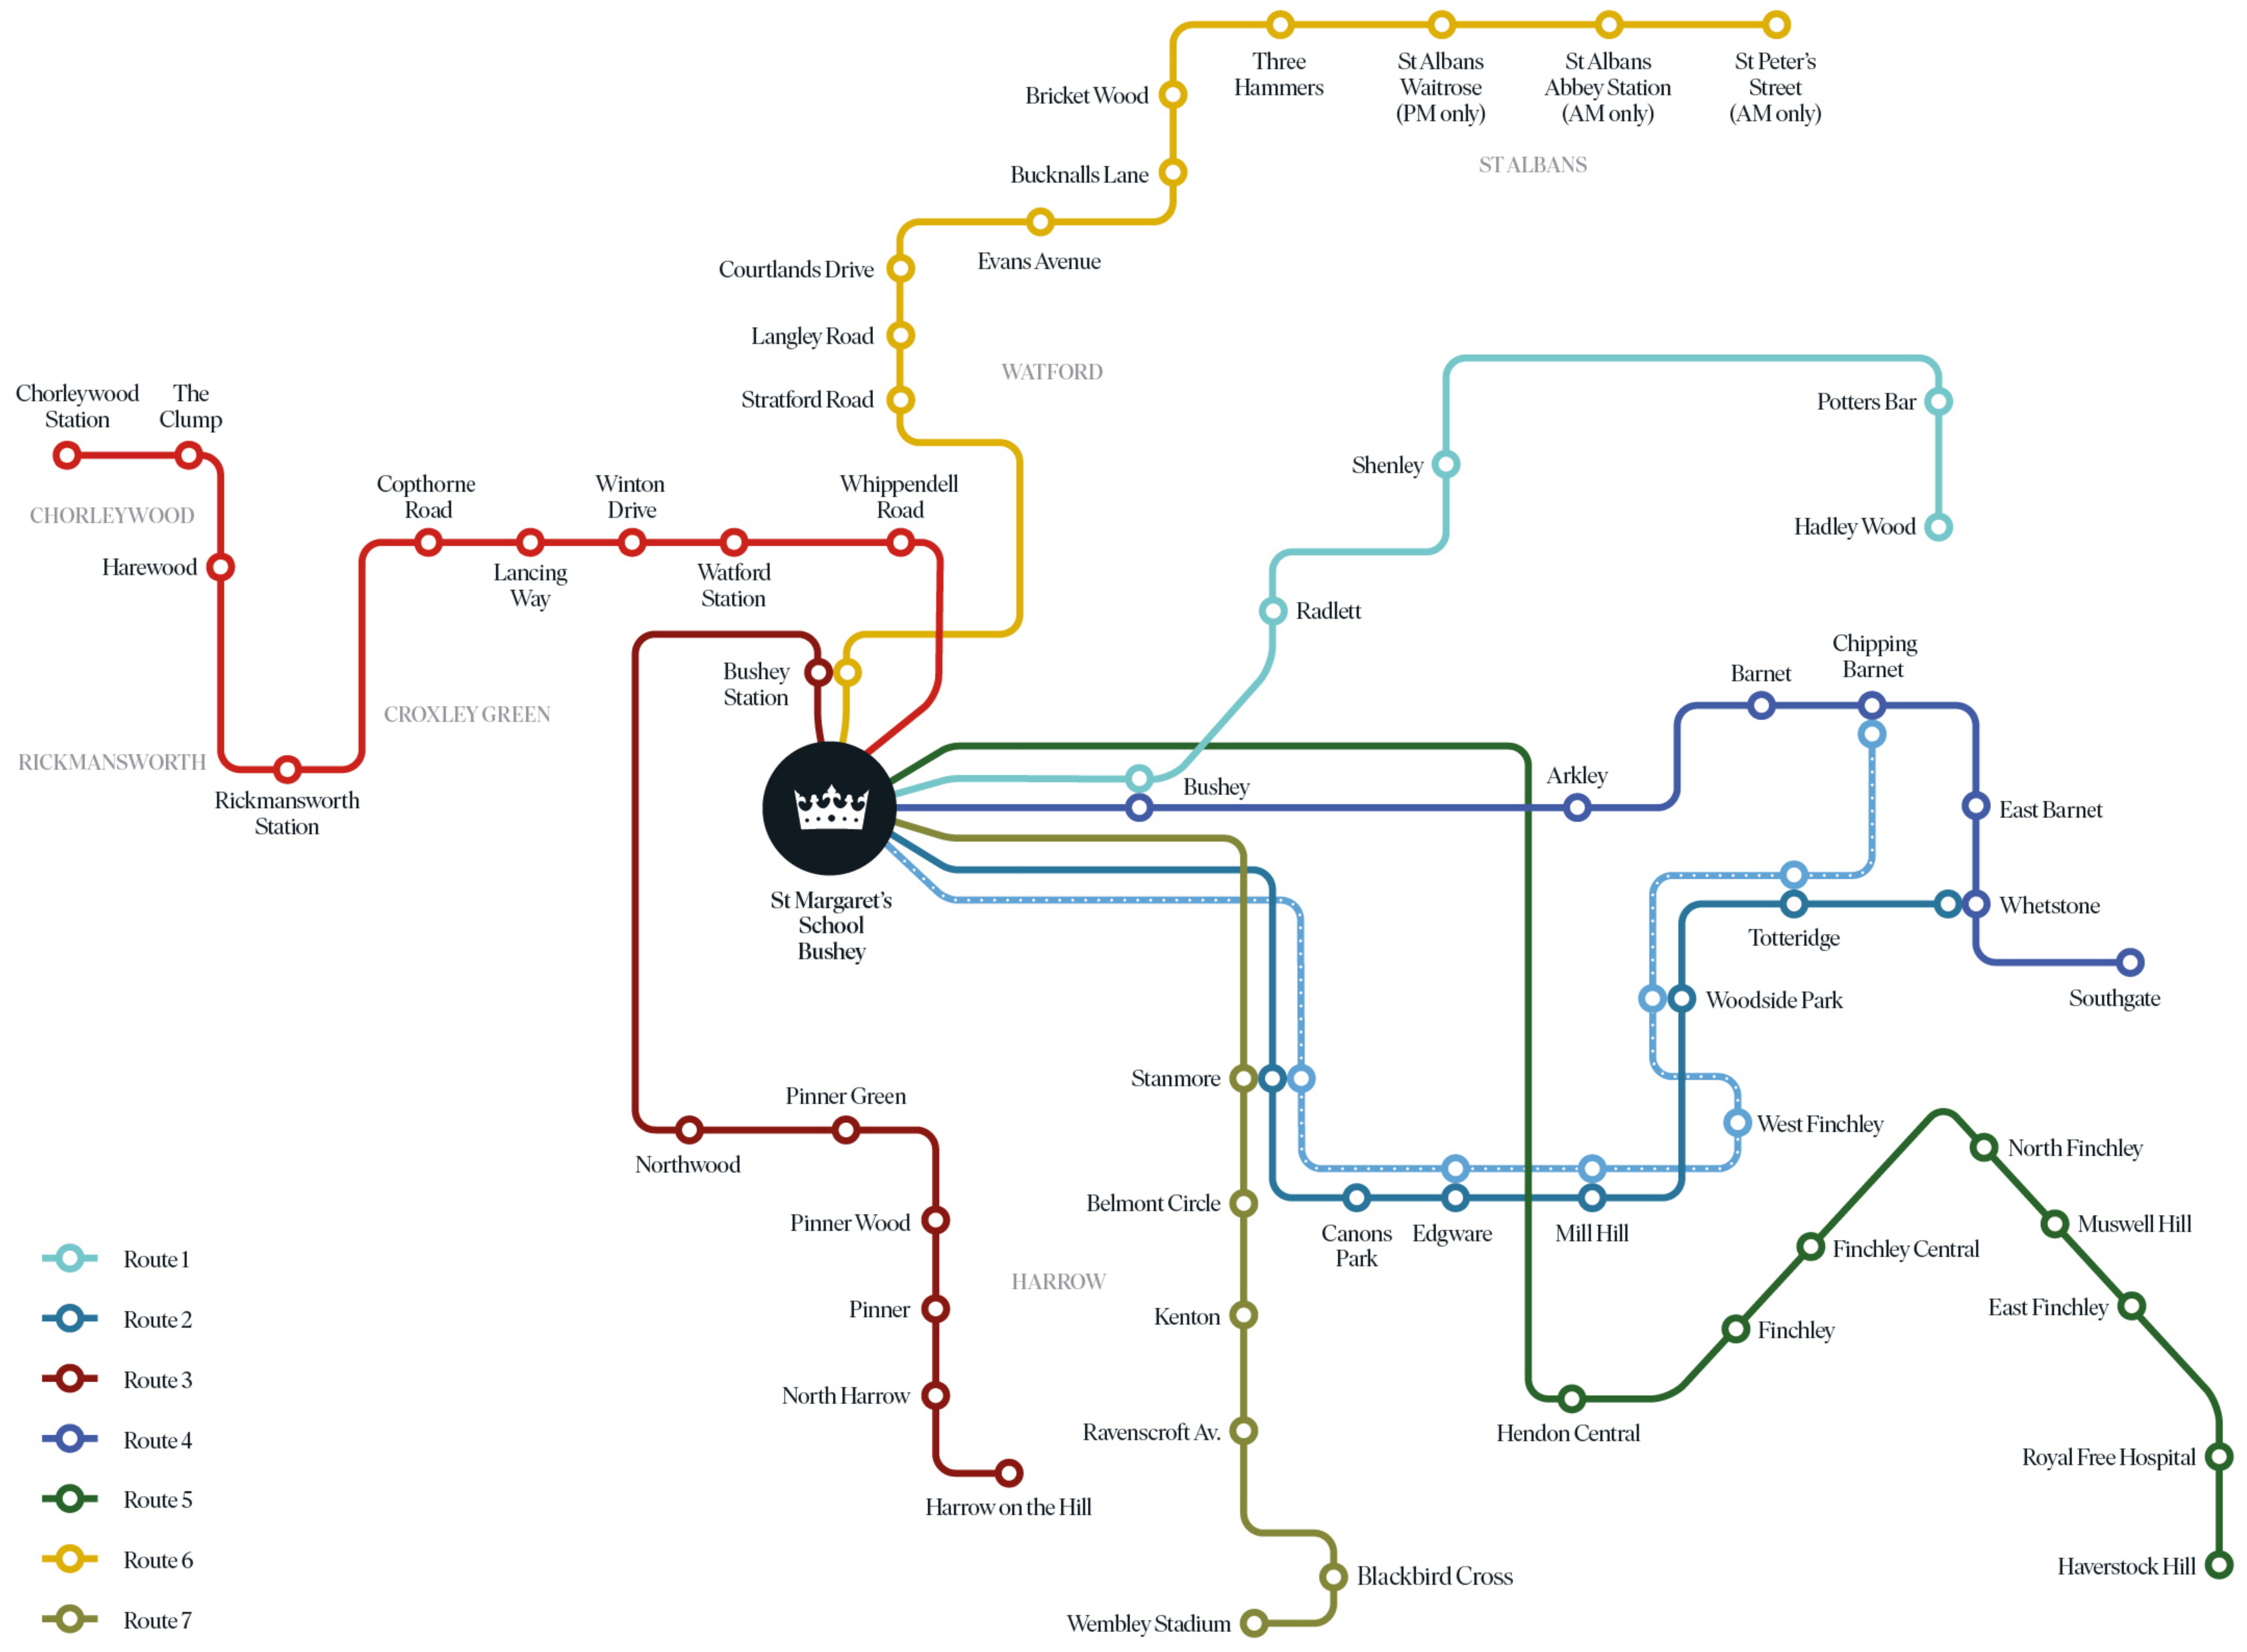

- Route 1
- Route 2
- Route 3
- Route 4
- Route 5
- Route 6
- Route 7
- Route 8
- Late Route

This map is for indicative purposes only.
For full Stop details and locations please refer to the timetables.